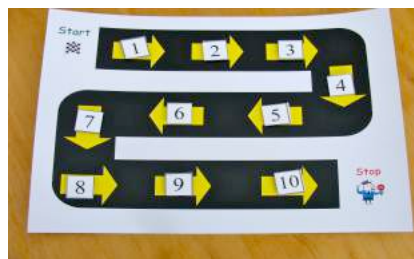

To complete these 10 activities, all you need to do is laminate, cut, trace, and apply Velcro (included!).

www.AutismTasks.com
216-570-5480
Copyright, 2010

Task sets are not recommended for students who put non-edible items in their mouths.

Color clothespin match

Sort by land, water, sky

Transportation mazes

Transportation word search

Counting roadway

Match vehicles to location

Foam transportation puzzle

Transportation match