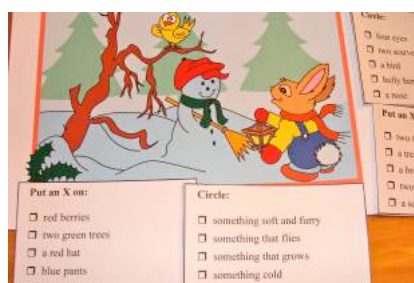

Task Set: Winter

(Colors and designs may vary)

Skills addressed by the Winter task set include:

- matching
- packaging
- fine motor skills
- lacing
- number skills
- reading

What is included?

The Winter task set comes with all of the materials needed to create 10 activities, step-by-step instructions, a description of how activities are aligned with content standards, and a reproducible data collection sheet.

To complete these 10 activities, all you need to do is laminate, cut, hole punch, and apply Velcro (included!).

www.AutismTasks.com
216-570-5480
Copyright, 2010

Task sets are not recommended for students who put non-edible items in their mouths.

Winter character package

Make a snowman

Cutout match

Winter picture match

Snowflake skip count

Order numbers 1-10

Penguin count 12-20

Size concept string along

Winter scene picture search

Snowflake match