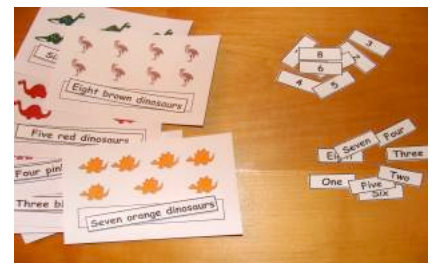

Dinosaur sentence match